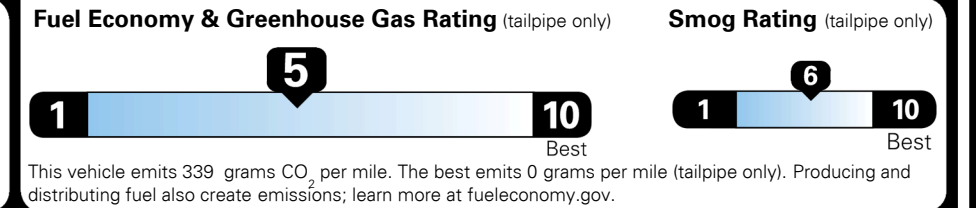

TOTAL ADDITIONAL WEIGHT: 20.7

EPA DOT Fuel Economy and Environment

Gasoline Vehicle

You spend \$1,000 more in fuel costs over 5 years compared to the average new vehicle.

Annual fuel cost \$1,900

Actual results will vary for many reasons, including driving conditions and how you drive and maintain your vehicle. The average new vehicle gets 29 MPG and costs \$8,500 to fuel over 5 years. Cost estimates are based on 15,000 miles per year at \$ 3.30 per gallon. MPGe is miles per gasoline gallon equivalent. Vehicle emissions are a significant cause of climate change and smog.