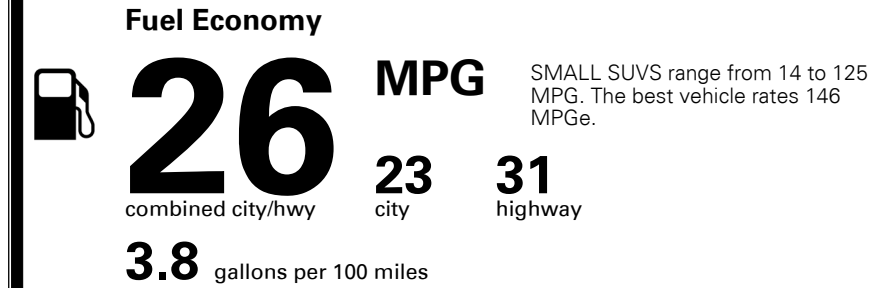

TOTAL ADDITIONAL WEIGHT: 20.7

EPA DOT Fuel Economy and Environment

Gasoline Vehicle

You spend \$1,000 more in fuel costs over 5 years compared to the average new vehicle.

Annual fuel cost \$1,900

Actual results will vary for many reasons, including driving conditions and how you drive and maintain your vehicle. The average new vehicle gets 29 MPG and costs \$8,500 to fuel over 5 years. Cost estimates are based on 15,000 miles per year at \$ 3.30 per gallon. MPGe is miles per gasoline gallon equivalent. Vehicle emissions are a significant cause of climate change and smog.