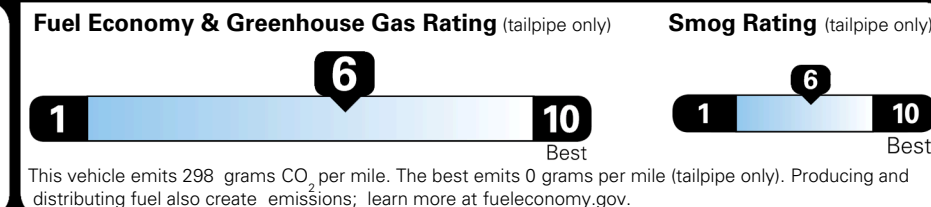

TOTAL ADDITIONAL WEIGHT: 12.7

EPA DOT Fuel Economy and Environment

Gasoline Vehicle

You save \$250
 in fuel costs over 5 years compared to the average new vehicle.

Annual fuel cost
\$1,550

Actual results will vary for many reasons, including driving conditions and how you drive and maintain your vehicle. The average new vehicle gets 29 MPG and costs \$8,000 to fuel over 5 years. Cost estimates are based on 15,000 miles per year at \$ 3.10 per gallon. MPGe is miles per gasoline gallon equivalent. Vehicle emissions are a significant cause of climate change and smog.