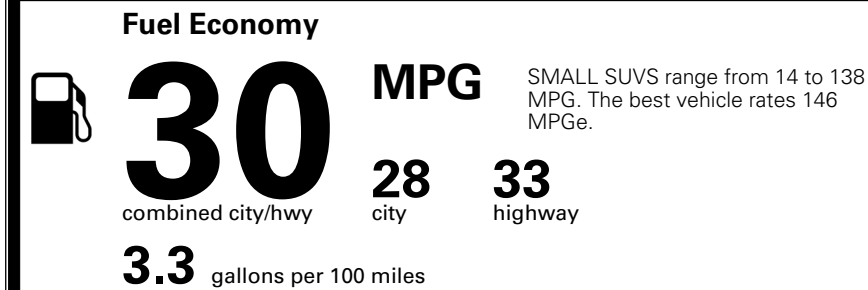

TOTAL ADDITIONAL WEIGHT: 12.7

EPA DOT Fuel Economy and Environment

Gasoline Vehicle

You save \$250
 in fuel costs over 5 years compared to the average new vehicle.

Annual fuel cost
\$1,550

Actual results will vary for many reasons, including driving conditions and how you drive and maintain your vehicle. The average new vehicle gets 29 MPG and costs \$8,000 to fuel over 5 years. Cost estimates are based on 15,000 miles per year at \$ 3.10 per gallon. MPGe is miles per gasoline gallon equivalent. Vehicle emissions are a significant cause of climate change and smog.